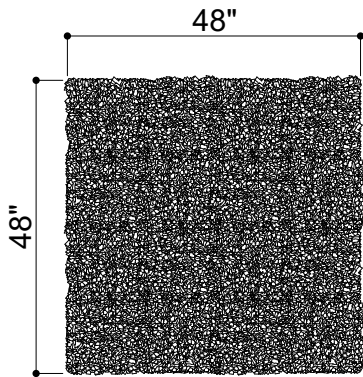

WATERCOLOR

PERSPECTIVE VIEW

WATERCOLOR

ELEVATIONS

① ELEVATION 1

② ELEVATION 2

WATERCOLOR

GREENERY CONFIGURATIONS

Trimmed 100% Density

Lush 50% Density

Lush 100% Density

Trimmed 100% Density

Lush 50% Density

Lush 100% Density

WATERCOLOR

THERMALEAF® FOLIAGE SYSTEMS