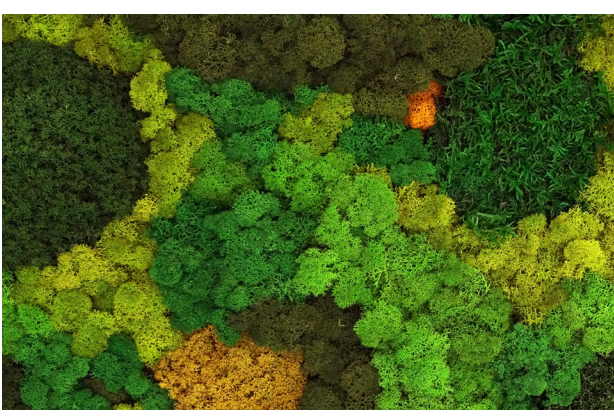

REPLICA GREENERY

Replica greenery is the most versatile indoor foliage system, with a massive variety of plant types that can be mixed and matched regardless of atmospheric conditions.

- VARIETY ● ● ● ● ●
- DURABILITY ● ● ● ● ●
- INITIAL COST ● ● ● ● ○
- ONGOING COSTS ● ○ ○ ○ ○