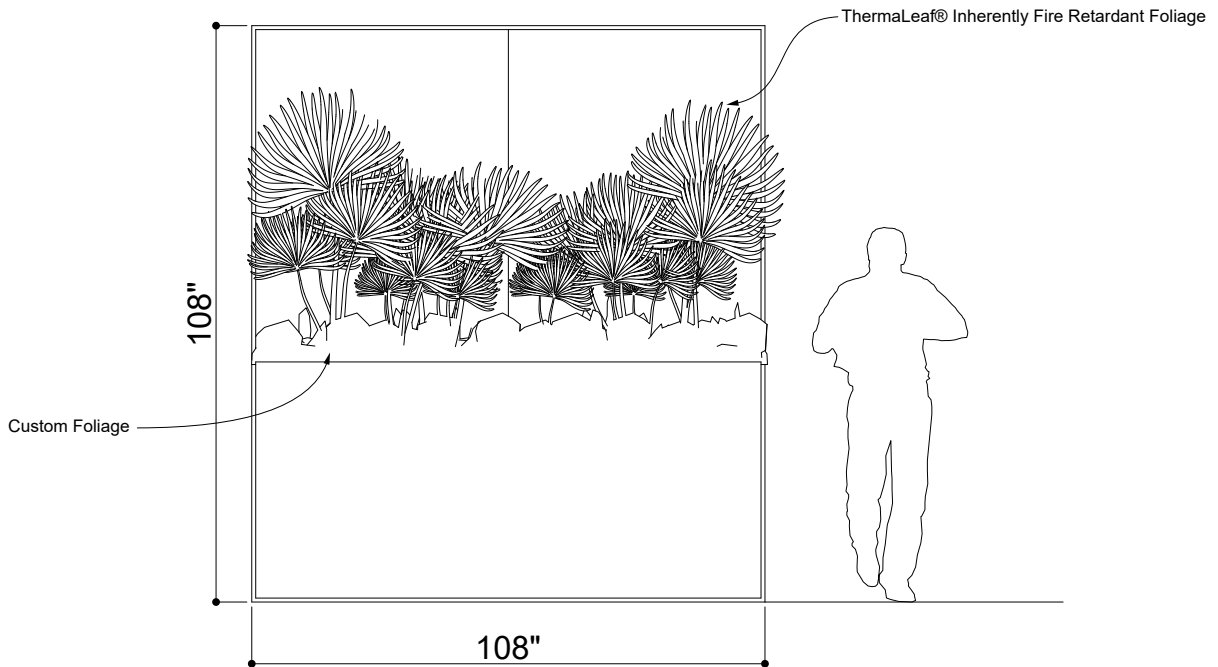

WATERCOLOR

PERSPECTIVE VIEW

WATERCOLOR

ELEVATIONS

① ELEVATION 1

② ELEVATION 2

WATERCOLOR

GREENERY CONFIGURATIONS

Trimmed 100% Density

Lush 50% Density

Lush 100% Density

Trimmed 100% Density

Lush 50% Density

Lush 100% Density

WATERCOLOR

THERMALEAF® FOLIAGE SYSTEMS